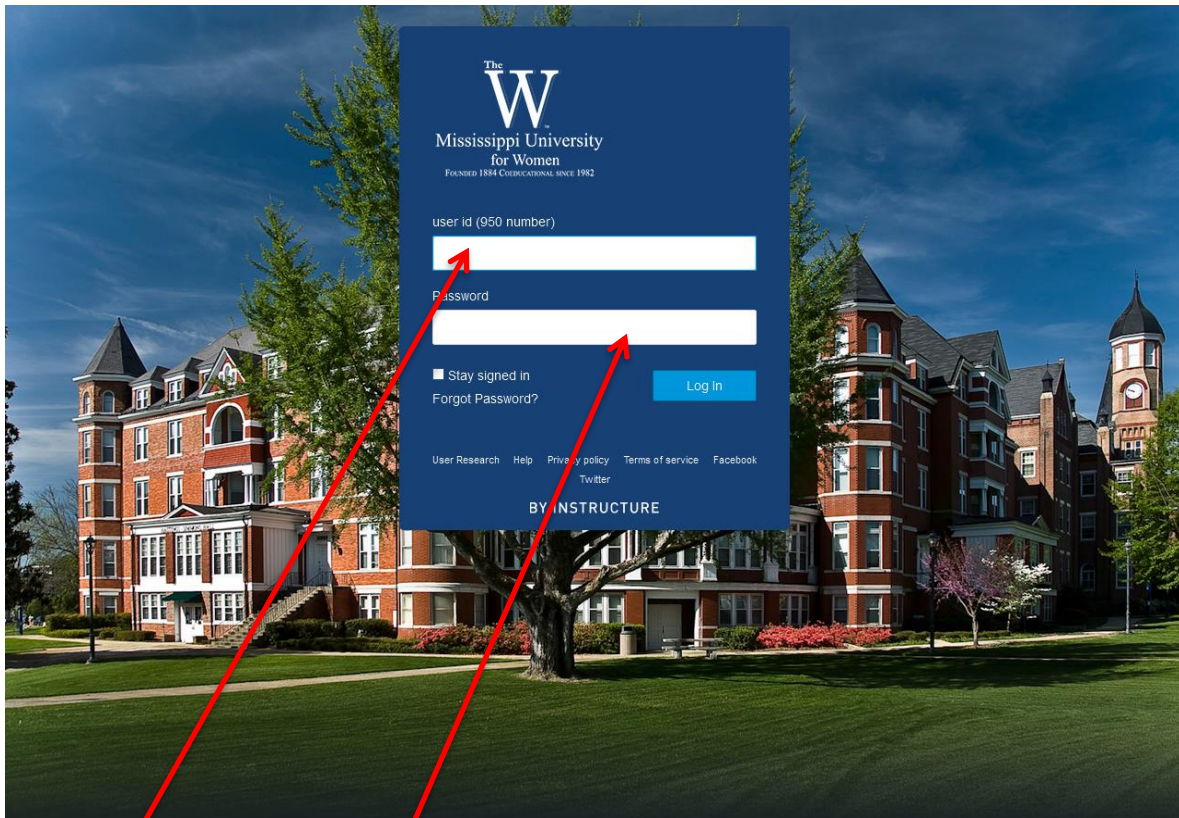

Access to Canvas via Canvas URL

The URL for Canvas is <https://muw.instructure.com>.

1. Enter your 950 number.
2. Enter your password (the initial password is your 8 digit birthday (mmddyyyy)).
3. Press “**Log in**”.