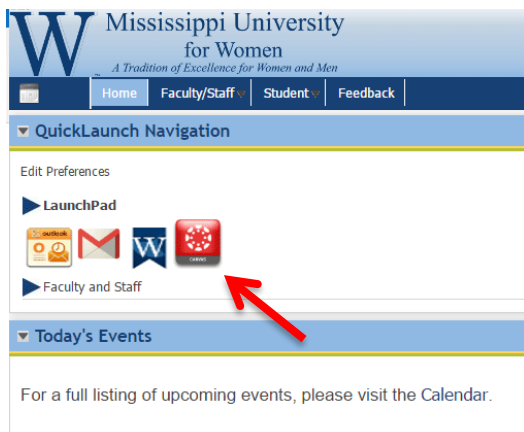

## Access to Canvas via My Campus Portal (Not for First Time Users)

4. Select the “Canvas” image.

5. You should now be logged into Canvas. If not, please contact ITS at 662-329-7282.