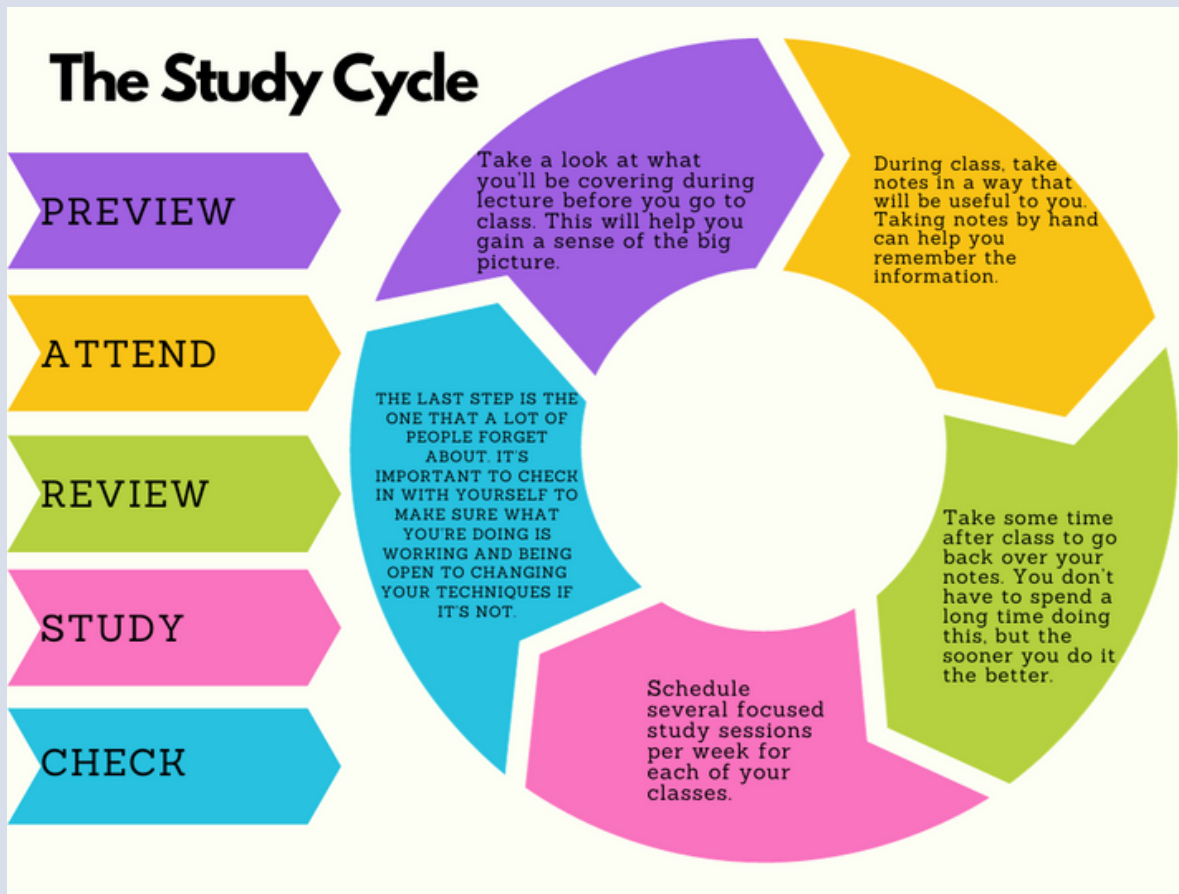

## LET'S TALK STUDY TIPS!

Do you have trouble building study time into your schedule? Do you find yourself waiting until the last minute to study for exams? The Study Cycle, adapted from Frank Christ's PLRS system by the LSU Center for Academic Success and discussed by Sandra McGuire in her book *Teach Yourself How to Learn*, is a guide to help you build effective studying into your everyday life. On the surface, each step may seem obvious, but all too often students take shortcuts and miss important opportunities to benefit from the interplay of each step of the cycle. In the Study Cycle, each step builds on the previous one and distributes your learning throughout the semester, which is much more effective than waiting until the day before the test to study. If you are looking for a better method to helping you succeed in your studying, this might be a great option for you!