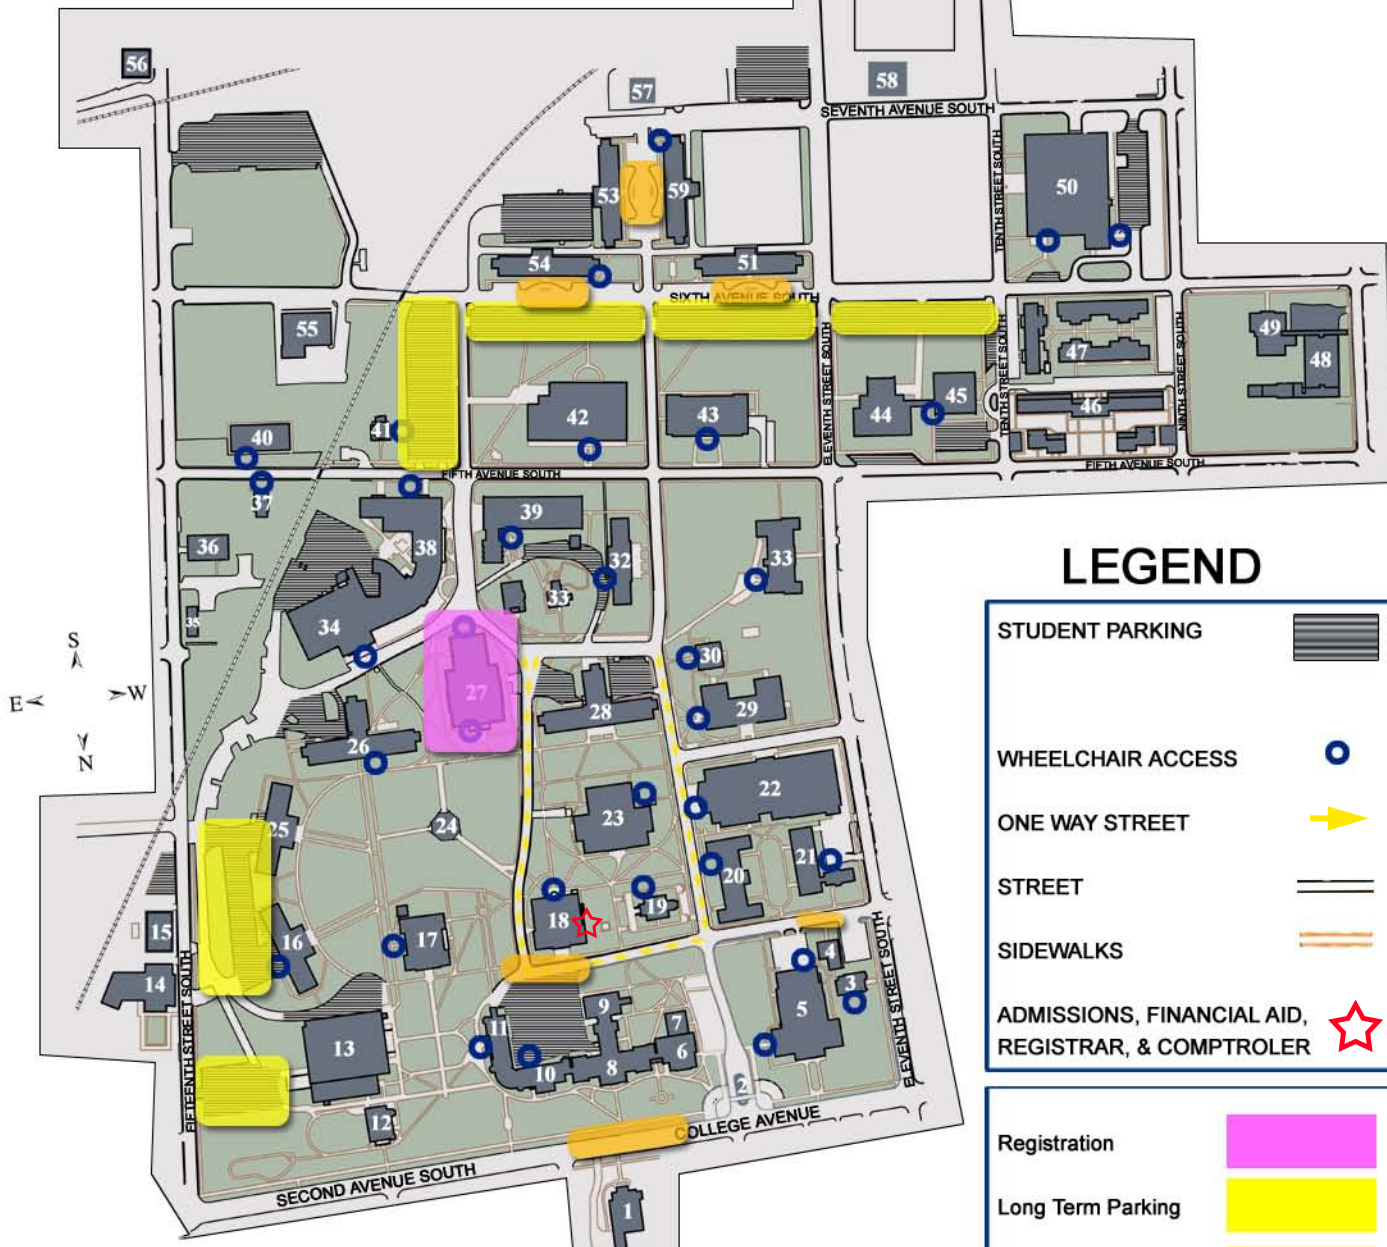

MUW MOVE IN DAY FALL 2004 CAMPUS DIRECTORY

LEGEND

STUDENT PARKING	
WHEELCHAIR ACCESS	
ONE WAY STREET	
STREET	
SIDEWALKS	
ADMISSIONS, FINANCIAL AID, REGISTRAR, & COMPTROLLER	
Registration	
Long Term Parking	
Unloading Zones	

- 1. President's Home
- 2. Front Gate
- 3. Puckett House
- 4. Stovall House
- 5. Whitfield Hall/Rent Aud.
- 6. Orr Building
- 7. Orr Annex
- 8. Callaway Hall
- 9. South Callaway Hall
- 10. Columbus Hall
- 11. Hastings-Simmons Hall
- 12. Franklin Hall
- 13. Shattuck Hall
- 14. ACT Center
- 15. Warehouse
- 16. Taylor Hall/Infirmary
- 17. Poindexter Hall
- 18. Welty Hall (administration)
- 19. Carrier Chapel
- 20. Painter Academic Hall
- 21. Grossnickle Hall
- 22. Parkinson Hall
- 23. Old Pohl Gym
- 24. Bryan Gazebo
- 25. Keirn Hall
- 26. Peyton Hall
- 27. McDevitt Hall
- 28. Fant Hall
- 29. Martin Hall
- 30. The Eckford Building
- 31. Demonstration School
- 32. Reneau Hall
- 33. Mary Wilson Hall
- 34. Nancy Hogarth Dining Center

- 35. Warehouse
- 36. Heating Plant
- 37. Residence
- 38. Hogarth Student Union
- 39. Hooper Science Hall (MSMS classrooms/offices)
- 40. Shackelford Warehouse
- 41. MSMS Director
- 42. Fant Memorial Library
- 43. Fine Arts Center
- 44. Education & Home Ec. Center
- 45. Child and Parent Development Center
- 46. Student (Family Housing) Apartments
- 47. Faculty Apartments
- 48. Physical Plant Shops
- 49. Physical Plant Office
- 50. Cromwell Communications Center
- 51. Kincannon Hall
- 52. Jones Hall
- 53. Frazer Hall
- 54. Goen Hall
- 55. Fitness Center
- 56. Don Usher Softball Field
- 57. Power Substations
- 58. The Harriet Barnes Vita Course